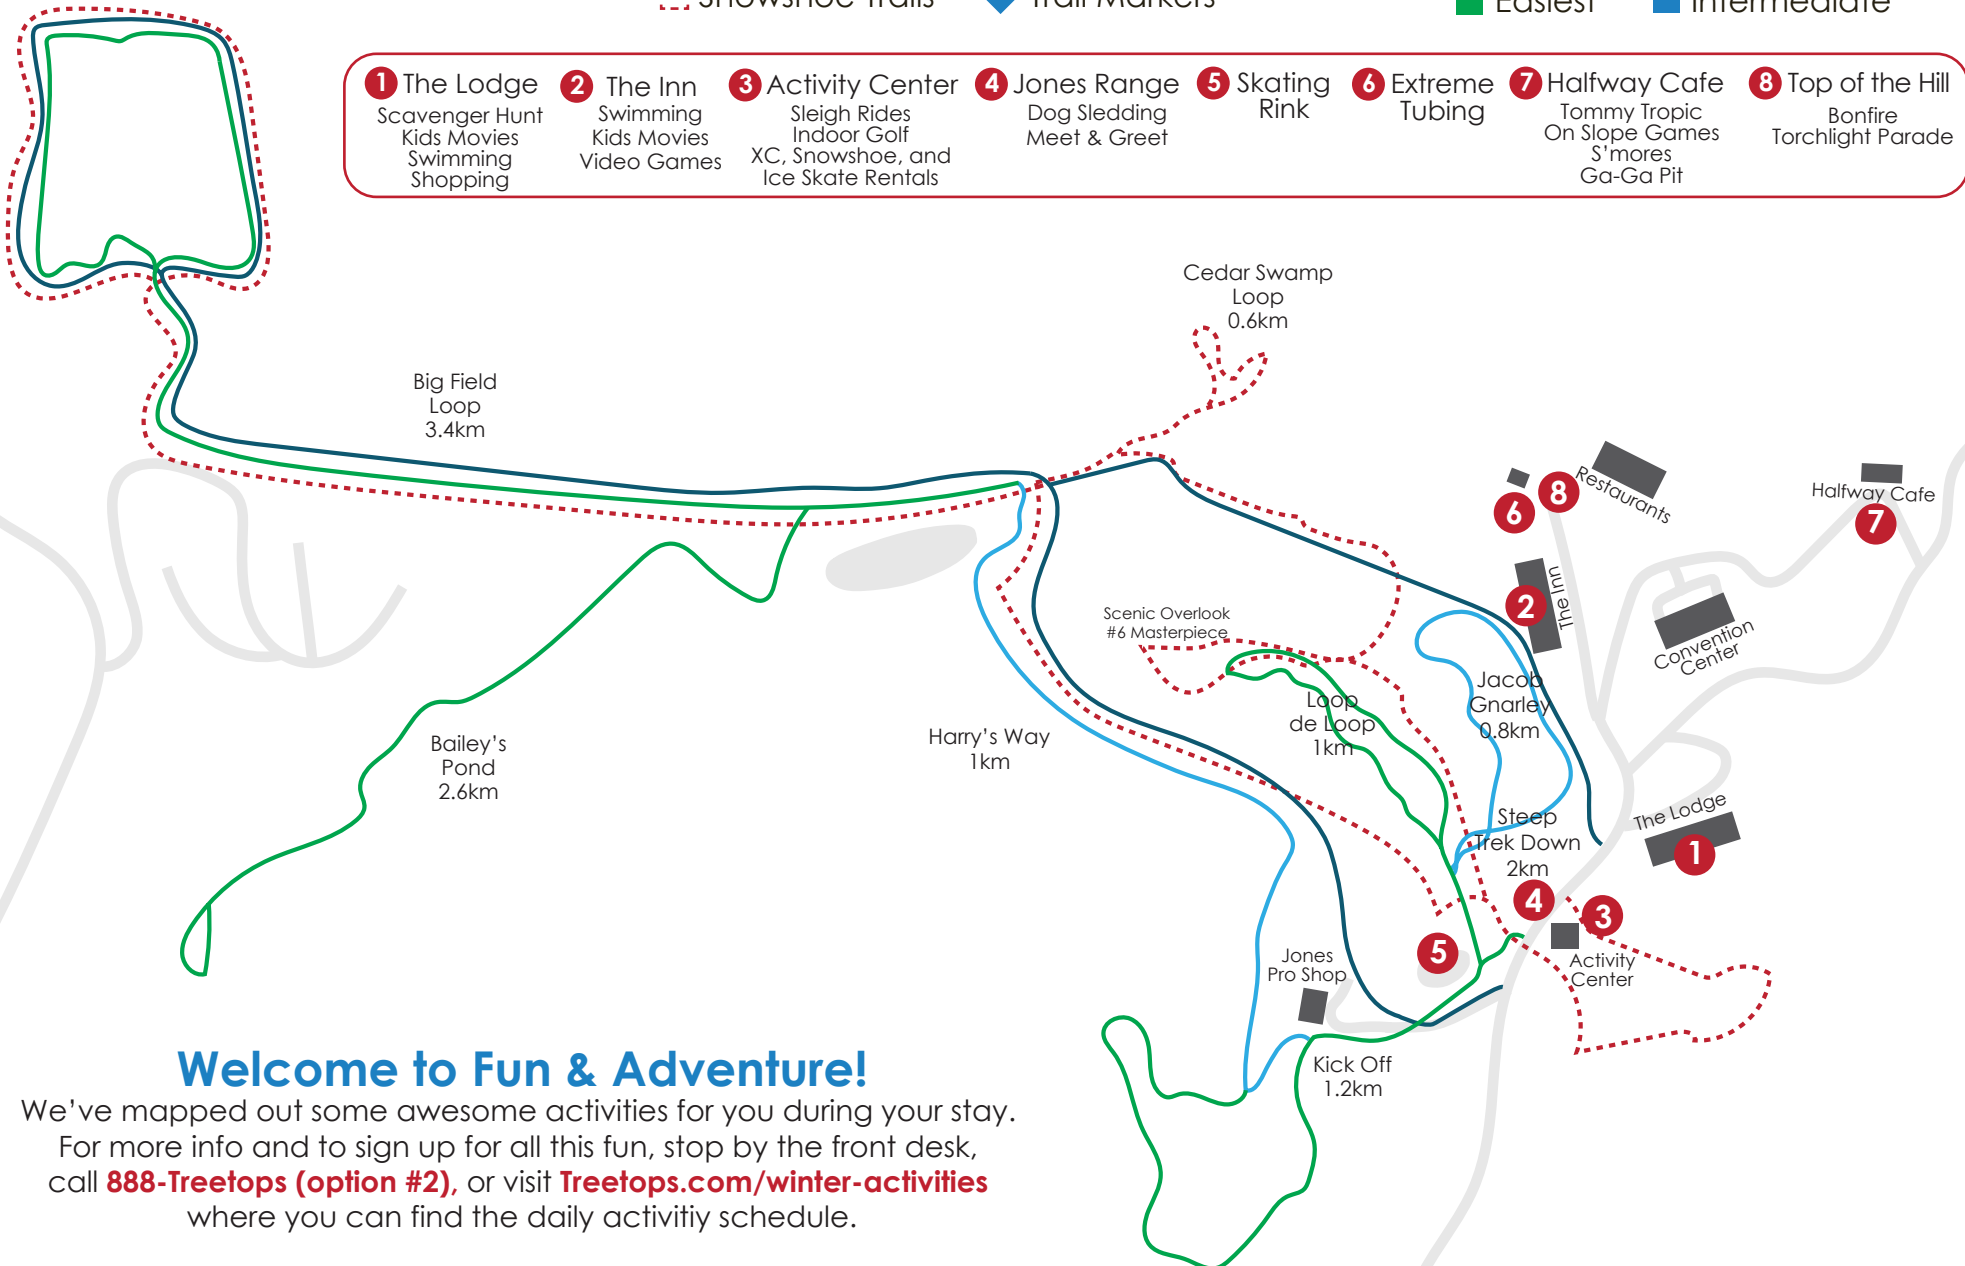

TREETOPS RESORT WINTER ACTIVITIES

FAT TIRE SNOW BIKING TRAILS

Total Distance: 5km ■

SNOWSHOE TRAILS

Total Distance: 7km

□ Snowshoe Trails ◆ Trail Markers

CROSS COUNTRY SKI TRAILS

Total Distance: 10km

■ Easiest ■ Intermediate

- | | | | | | | | |
|---|--|---|--|-----------------------|-------------------------|---|--|
| 1 The Lodge
Scavenger Hunt
Kids Movies
Swimming
Shopping | 2 The Inn
Swimming
Kids Movies
Video Games | 3 Activity Center
Sleigh Rides
Indoor Golf
XC, Snowshoe, and
Ice Skate Rentals | 4 Jones Range
Dog Sledding
Meet & Greet | 5 Skating Rink | 6 Extreme Tubing | 7 Halfway Cafe
Tommy Tropic
On Slope Games
S'mores
Ga-Ga Pit | 8 Top of the Hill
Bonfire
Torchlight Parade |
|---|--|---|--|-----------------------|-------------------------|---|--|

Welcome to Fun & Adventure!

We've mapped out some awesome activities for you during your stay. For more info and to sign up for all this fun, stop by the front desk, call **888-Treetops (option #2)**, or visit [Treetops.com/winter-activities](https://www.treetops.com/winter-activities) where you can find the daily activity schedule.