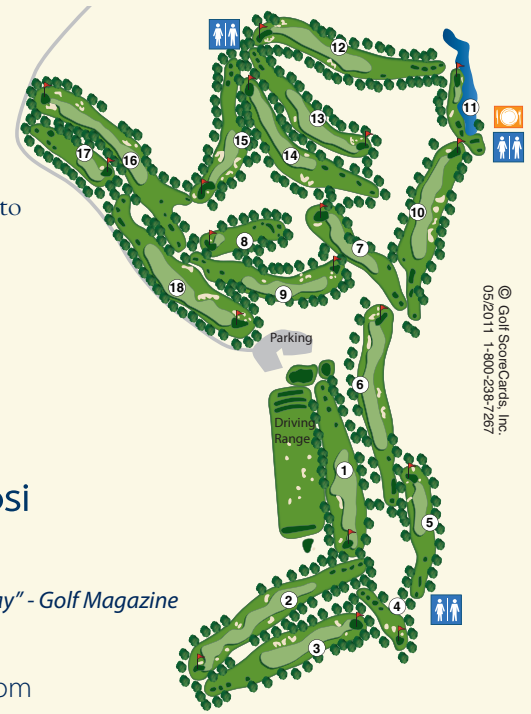

1	Approach to left side of green is safest and sometimes results in the ball working toward the middle of green.	
2	Drive as close to the middle as possible. Green is reachable in two; best shot in is to favor the left. Layups are best played to the right side.	
3	Drive to the right center to avoid bunkers on left. Second shot will play longer than yardage.	
4	Plays a little shorter than yardage as long as wind is not in your face. Short is better than long on this hole.	
5	Whether laying up or going for it, drives should be to the right center. With right pin, do not miss left or you'll be sorry.	
6	Drive left center. Long hitters going for the green in two will want to favor left side of green; layups should favor the left side of the fairway.	
7	Narrow fairway with slopes on both sides rescuing slightly offline drives. You'll need 1 to 3 extra clubs on second shot. Do not be short.	
8	This par 3 has an 80-foot vertical drop making the shot play 2 to 3 clubs shorter.	
9	Aiming left center in the fairway is the best play. An uphill second shot will play 1 or 2 clubs longer.	

LOCAL RULES AND INFORMATION

1. Read golf cart operating and safety instructions located on your cart.
2. Always park your golf cart where it will be on the way to your next shot.
3. Restrooms are found after playing holes 4, 10, & 14.
4. Proper golf attire required and non-metal spiked shoes are mandatory.
5. When siren is sounded please evacuate the course immediately and go directly to the clubhouse.
6. Never hit a shot unless you are sure the players in front of you are out of range.
7. Keep pace with group in front of you.
8. All waste and tree-lined areas bordering each fairway are suggested to be played as lateral hazards for non-tournament play.
9. U.S.G.A. rules govern play.