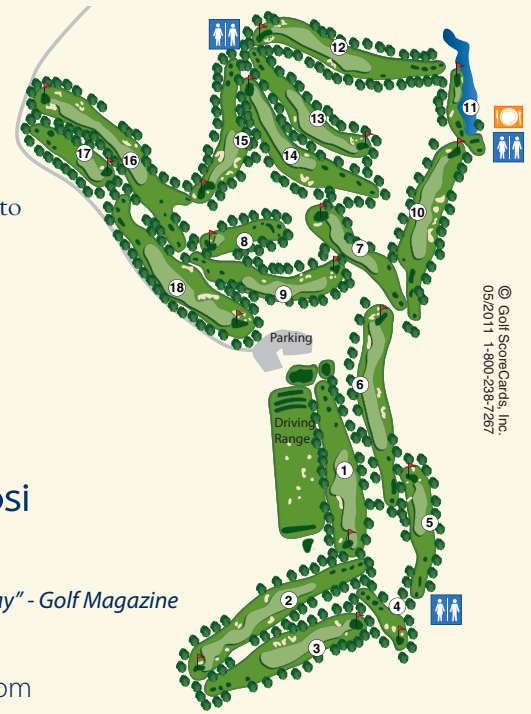

1	Approach to left side of green is safest and sometimes results in the ball working toward the middle of green.	
2	Drive as close to the middle as possible. Green is reachable in two; best shot in is to favor the left. Layups are best played to the right side.	
3	Drive to the right center to avoid bunkers on left. Second shot will play longer than yardage.	
4	Plays a little shorter than yardage as long as wind is not in your face. Short is better than long on this hole.	
5	Whether laying up or going for it, drives should be to the right center. With right pin, do not miss left or you'll be sorry.	
6	Drive left center. Long hitters going for the green in two will want to favor left side of green; layups should favor the left side of the fairway.	
7	Narrow fairway with slopes on both sides rescuing slightly offline drives. You'll need 1 to 3 extra clubs on second shot. Do not be short.	
8	This par 3 has an 80-foot vertical drop making the shot play 2 to 3 clubs shorter.	
9	Aiming left center in the fairway is the best play. An uphill second shot will play 1 or 2 clubs longer.	

LOCAL RULES AND INFORMATION

1. Read golf cart operating and safety instructions located on your cart.
2. Always park your golf cart where it will be on the way to your next shot.
3. Restrooms are found after playing holes 4, 10, & 14.
4. Proper golf attire required and non-metal spiked shoes are mandatory.
5. When siren is sounded please evacuate the course immediately and go directly to the clubhouse.
6. Never hit a shot unless you are sure the players in front of you are out of range.
7. Keep pace with group in front of you.
8. All waste and tree-lined areas bordering each fairway are suggested to be played as lateral hazards for non-tournament play.
9. U.S.G.A. rules govern play.

TOM FAZIO
ARCHITECT

DOUG HOEH
SUPERINTENDENT

"Top 100 you can play" - Golf Magazine

1.888.TREETOPS
www.treetops.com

Premier

Treetops

Michigan's Most Spectacular Resort
Golf • Ski • Spa