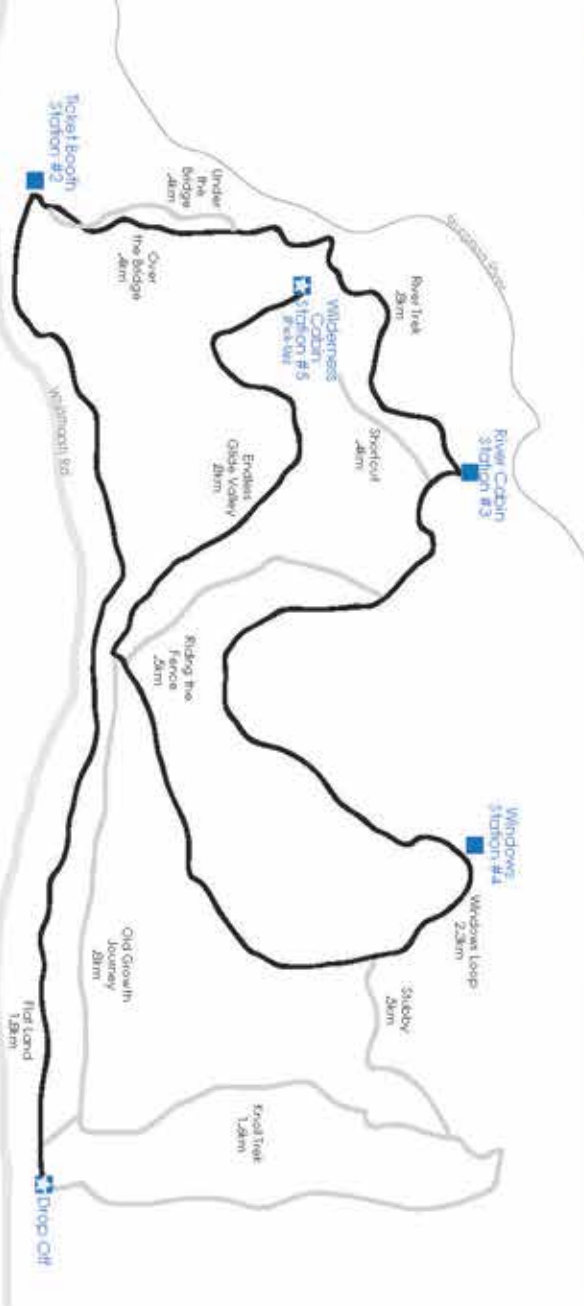

SKIABLE FEAST ADVENTURE

SNOWSHOE TRAILS

CROSS COUNTRY SKI TRAILS

■ Skiable Feast Trails □ Cross Country Trails

Total Distance: 6km

■ Snowshoe Trails □ Cross Country Trails

Total Distance: 5km

■ Easiest ■ Intermediate ■ More Difficult

Total Distance: 10km